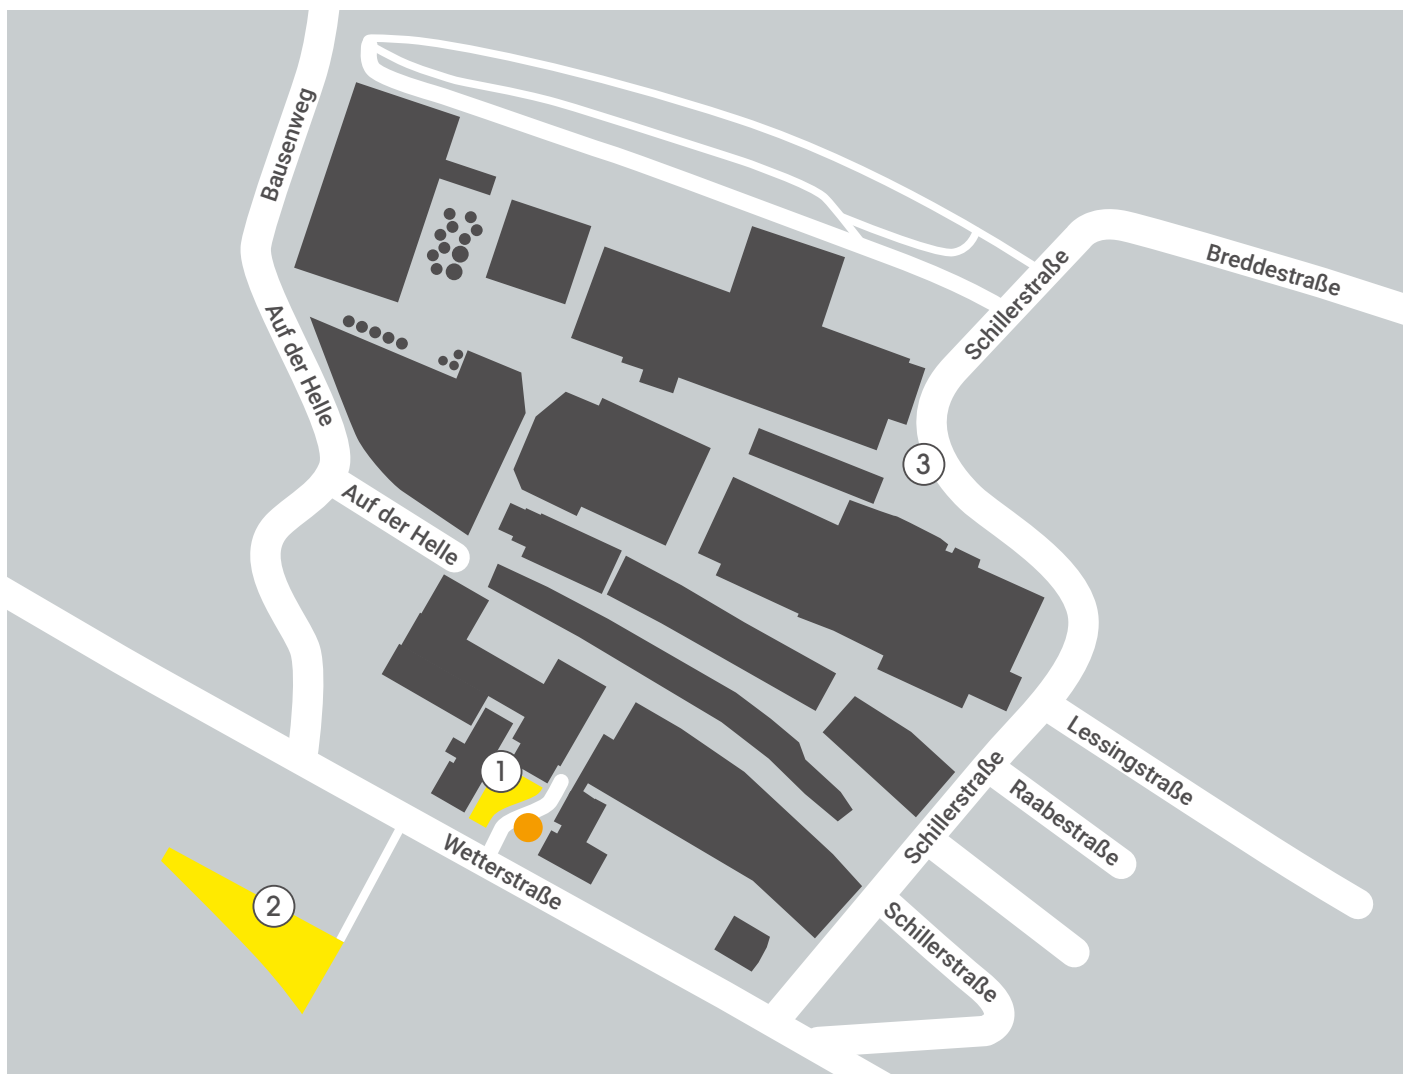

Directions from the motorway A1

Coming on the A1 motorway, take the exit HAGEN/WEST. From there, follow the signs for HAGEN. Turn left onto the B54/B234 towards Herdecke. After approx. 3 km, turn off in the direction of HERDECKE STADTMITTE. In the town centre, turn onto Wetterstraße in the direction of WETTER. After approx. 500 m, you will find us on the right-hand side.

Directions from the motorway A45

Coming on the A45 motorway, take the exit DORTMUND SÜD. Follow the signs in the direction of Herdecke until HERDECKE STADTMITTE. In the town centre, turn onto Wetterstraße in the direction of WETTER. After approx. 500 m, you will find us on the right-hand side.

Incoming truck deliveries

The receipt of truck deliveries takes place at the north gate. Please turn onto Schillerstraße. After approx. 400 m (after a slight left turn), you will find the truck receiving area.

Please use the marked parking area

- Reception ① Short-Term parking ② Visitor parking ③ Incoming truck deliveries (north gate)